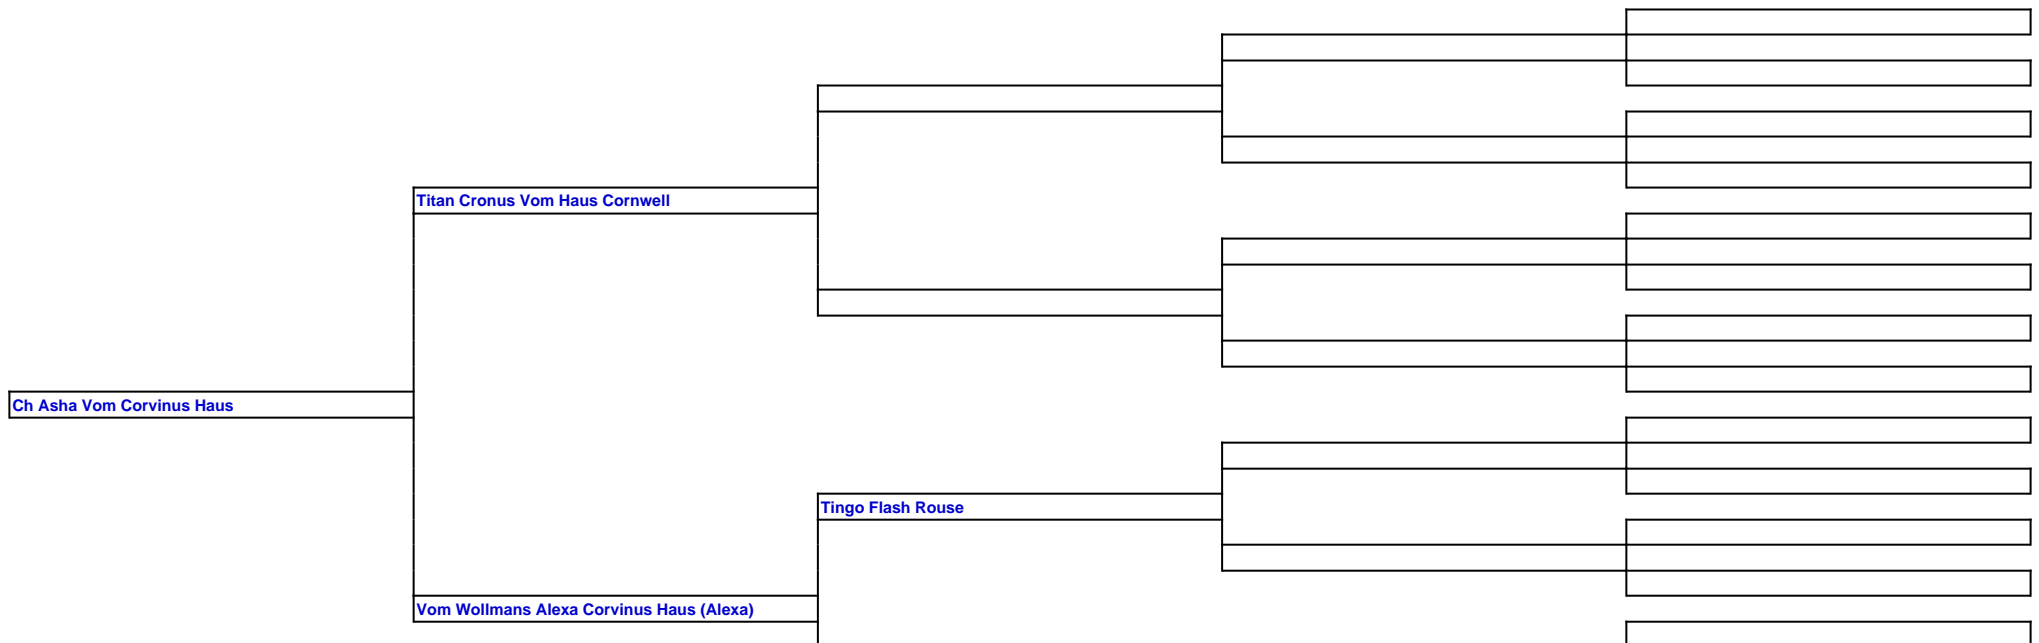

For a more detailed version of this pedigree:

<https://www.vomcorvinushausrottweilers.com/profile/ch-asha-vom-corvinus-haus>

**Pedigree For:**

**\*\*RETIRED\*\***  
DOB 5-7-2017  
36.3 kg (80 lbs)  
International Champion  
National Champion  
Honors Champion  
Honors Champion in Bronze  
Honors Champion in Silver  
Honors Champion in Gold  
Multi Best of Breed  
Multi V1 Rated  
UKC Champion  
OFA JLPP Clear/Normal RO-LPP1364/8F-NOPI  
OFA Full Dentition RO-DE1538/11F-VPI  
OFA Hips Good RO-78297G24F-VPI  
OFA Elbows Normal RO-EL12512F24-VPI  
OFA Advanced Cardiac Normal RO-ACA715/25F-VPI  
OFA Thyroid Normal RO-TH1099/26F-VPI  
OFA Eyes Normal RO-EYE2547/29F-VPI  
OFA CHIC # 144718  
DM Clear, N/N  
LEMP Clear, N/N  
NAD Clear, N/N  
XLMTM - Clear, N/N  
[UC Davis Long Coat Clear S/S](#)  
UC Davis Furnishings Coat Clear N/N

**Ch Asha Vom Corvinus Haus**

Asha is out of our wonderful foundation female Alexa! She is fully health tested and CHIC Certified with all passing test results!! She is an IABCA NtCh, IntCh, HrnCh and HrnCh in Bronze, Silver and Gold! She is a UKC Champion, has been BOB multiple times, has many group placements as well as being V1 rated at every show! Asha is a striking, beautiful female of medium size with a powerful, athletic, muscular build. She has an expressive, feminine head with ears set close and correct, dark eyes and mouth pigment with a correct scissor bite and full dentition. She has a deep, wide, powerful chest, straight and correct front with good layback of shoulder, good front and rear angulations with a powerful and reaching gate! She has a short, tight coat with rich, crisp markings. Asha is a high drive female with alpha tendencies, being a bit sassy, but sweet with those she knows, and she is an excellent and alert guard dog who doesn't lend herself to strangers readily! We look forward to seeing the developments of her offspring!