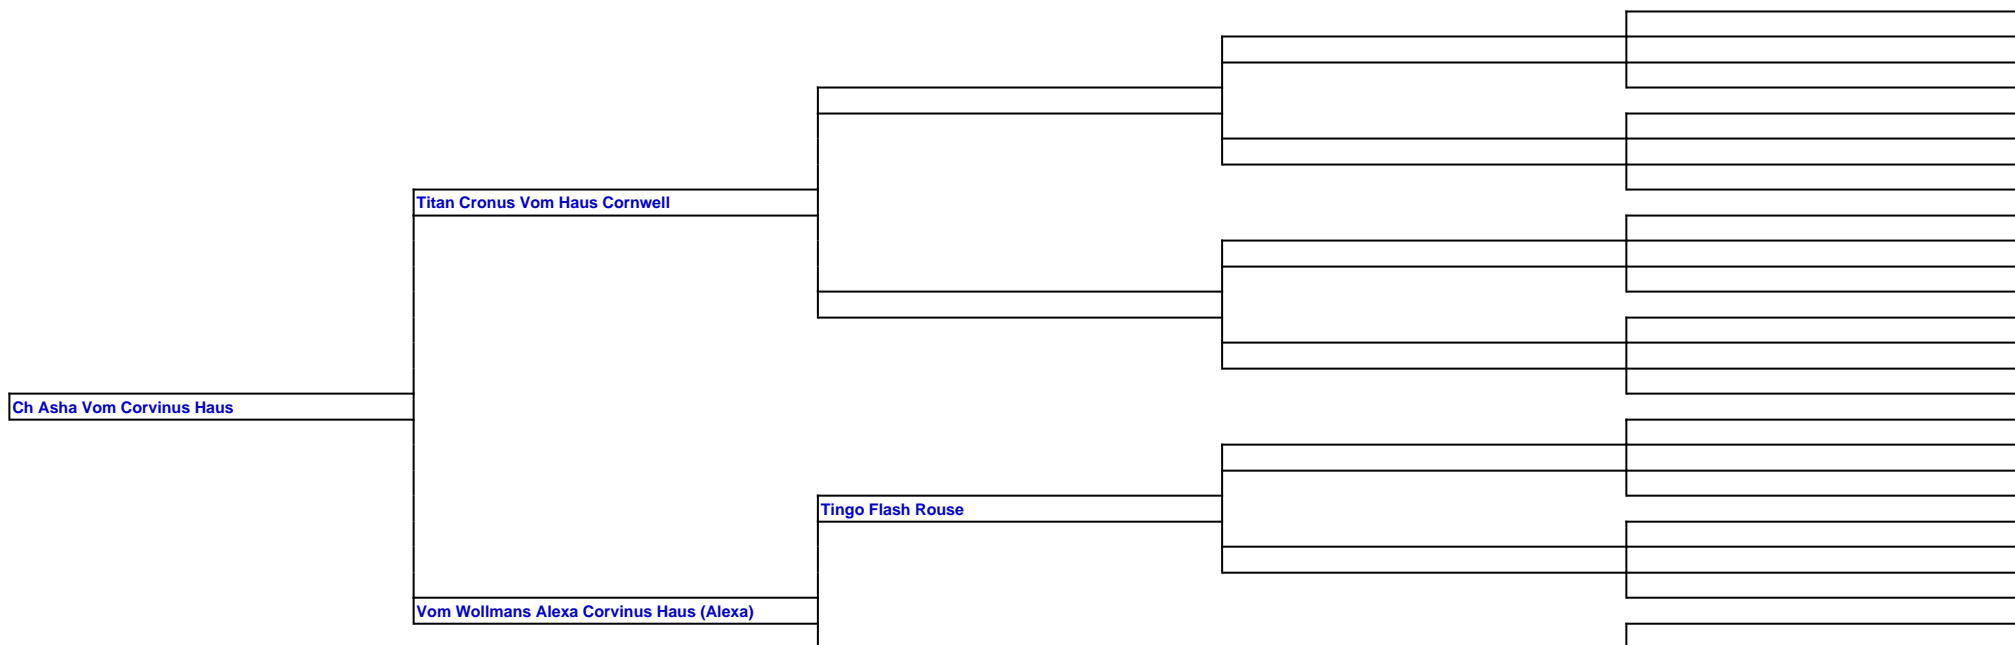

For a more detailed version of this pedigree:

<https://www.vomcorvinushausrottweilers.com/profile/ch-asha-vom-corvinus-haus>

Pedigree For:

****RETIRED****
DOB 5-7-2017
36.3 kg (80 lbs)
International Champion
National Champion
Honors Champion
Honors Champion in Bronze
Honors Champion in Silver
Honors Champion in Gold
Multi Best of Breed
Multi V1 Rated
UKC Champion
OFA JLPP Clear/Normal RO-LPP1364/8F-NOPI
OFA Full Dentition RO-DE1538/11F-VPI
OFA Hips Good RO-78297G24F-VPI
OFA Elbows Normal RO-EL12512F24-VPI
OFA Advanced Cardiac Normal RO-ACA715/25F-VPI
OFA Thyroid Normal RO-TH1099/26F-VPI
OFA Eyes Normal RO-EYE2547/29F-VPI
OFA CHIC # 144718
DM Clear, N/N
LEMP Clear, N/N
NAD Clear, N/N
XLMTM - Clear, N/N
[UC Davis Long Coat Clear S/S](#)
UC Davis Furnishings Coat Clear N/N

Ch Asha Vom Corvinus Haus

Asha is out of our wonderful foundation female Alexa! She is fully health tested and CHIC Certified with all passing test results!! She is an IABCA NtCh, IntCh, HrnCh and HrnCh in Bronze, Silver and Gold! She is a UKC Champion, has been BOB multiple times, has many group placements as well as being V1 rated at every show! Asha is a striking, beautiful female of medium size with a powerful, athletic, muscular build. She has an expressive, feminine head with ears set close and correct, dark eyes and mouth pigment with a correct scissor bite and full dentition. She has a deep, wide, powerful chest, straight and correct front with good layback of shoulder, good front and rear angulations with a powerful and reaching gate! She has a short, tight coat with rich, crisp markings. Asha is a high drive female with alpha tendencies, being a bit sassy, but sweet with those she knows, and she is an excellent and alert guard dog who doesn't lend herself to strangers readily! We look forward to seeing the developments of her offspring!